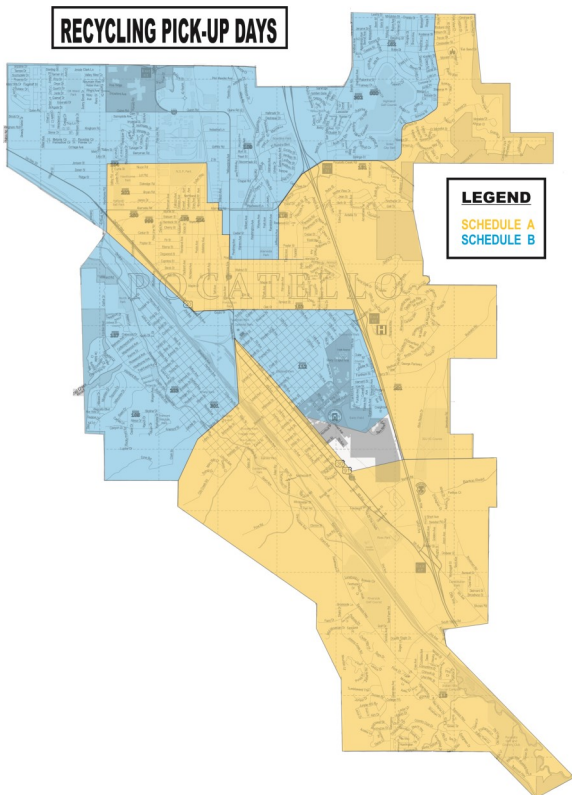

MARCH

S	M	T	W	T	F	S
		1	2	3	4	5
6	7	8	9	10	11	12
13	14	15	16	17	18	19
20	21	22	23	24	25	26
27	28	29	30	31		

APRIL

S	M	T	W	T	F	S
						1
						2
3	4	5	6	7	8	9
10	11	12	13	14	15	16
17	18	19	20	21	22	23
24	25	26	27	28	29	30

MAY

S	M	T	W	T	F	S
1	2	3	4	5	6	7
8	9	10	11	12	13	14
15	16	17	18	19	20	21
22	23	24	25	26	27	28
29	30	31				

JUNE

S	M	T	W	T	F	S
			1	2	3	4
5	6	7	8	9	10	11
12	13	14	15	16	17	18
19	20	21	22	23	24	25
26	27	28	29	30		

JULY

S	M	T	W	T	F	S
						1
						2
3	4	5	6	7	8	9
10	11	12	13	14	15	16
17	18	19	20	21	22	23
24	25	26	27	28	29	30
31						

AUGUST

S	M	T	W	T	F	S
	1	2	3	4	5	6
7	8	9	10	11	12	13
14	15	16	17	18	19	20
21	22	23	24	25	26	27
28	29	30	31			

SEPTEMBER

S	M	T	W	T	F	S
				1	2	3
4	5	6	7	8	9	10
11	12	13	14	15	16	17
18	19	20	21	22	23	24
25	26	27	28	29	30	

OCTOBER

S	M	T	W	T	F	S
						1
2	3	4	5	6	7	8
9	10	11	12	13	14	15
16	17	18	19	20	21	22
23	24	25	26	27	28	29
30	31					

NOVEMBER

S	M	T	W	T	F	S
		1	2	3	4	5
6	7	8	9	10	11	12
13	14	15	16	17	18	19
20	21	22	23	24	25	26
27	28	29	30			

DECEMBER

S	M	T	W	T	F	S
						1
						2
						3
4	5	6	7	8	9	10
11	12	13	14	15	16	17
18	19	20	21	22	23	24
25	26	27	28	29	30	31

IMPORTANT DATES

1/17 Martin Luther King Jr. Day
Normal collection schedule.

2/21 Presidents' Day
Normal collection schedule.

5/30 Memorial Day
Normal collection schedule.

7/4 Independence Day
Normal collection schedule.

9/5 Labor Day
Normal collection schedule.

10/10 Columbus Day
Normal collection schedule.

11/11 Veterans Day
Normal collection schedule.

11/24 Thanksgiving Day
One day collection delay
Thursday & Friday.

12/26 Christmas Day Observed
One day collection delay
Monday thru Friday.

1/2/2023 New Year's Day Observed
One day collection delay
Monday thru Friday.

RECYCLING PICK-UP DAYS

RECYCLING COLLECTION SCHEDULE

Recycling collection is every other week using a yellow A or blue B week schedule.

Save this Recycling Collection Schedule to make it easy to remember when to set out your recycling cart. Carts should be out by 7:00 a.m. on collection day.

Holidays that affect collection service are marked in red. Collections will be delayed for customers with service on the day of the holiday and the days after the holiday.

For example, when a holiday falls on a Thursday, all Thursday collections will be done on Friday and Friday collections on Saturday.

View recycling schedules by street name at:
pocatello.us/395/Recycling-Programs

CITY OF POCATELLO
SANITATION DEPARTMENT

208.234.6192
pocatello.us/361/Sanitation
sanitationadmin@pocatello.us