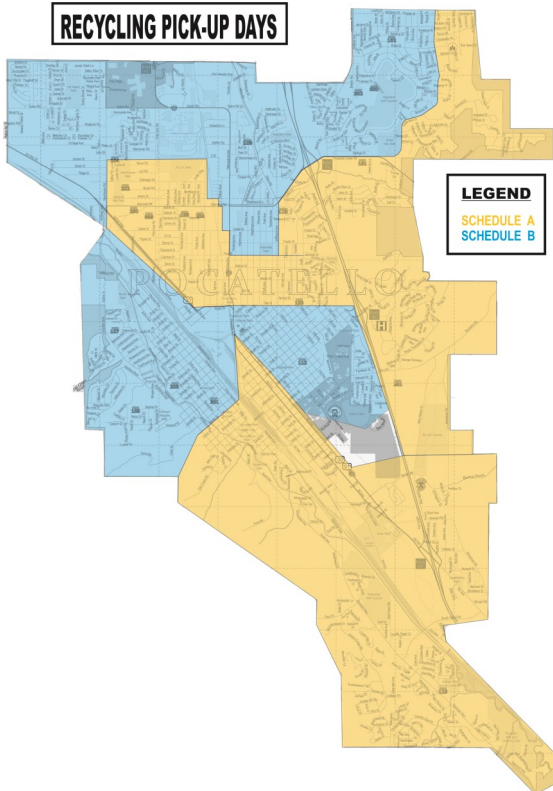

9/5 Labor Day
Normal collection schedule.

10/10 Columbus Day
Normal collection schedule.

11/11 Veterans Day
Normal collection schedule.

11/24 Thanksgiving Day
One day collection delay
Thursday & Friday.

12/26 Christmas Day Observed
One day collection delay
Monday thru Friday.

1/2/2023 New Year's Day Observed
One day collection delay
Monday thru Friday.

RECYCLING PICK-UP DAYS

RECYCLING COLLECTION SCHEDULE

Recycling collection is every other week using a yellow A or blue B week schedule.