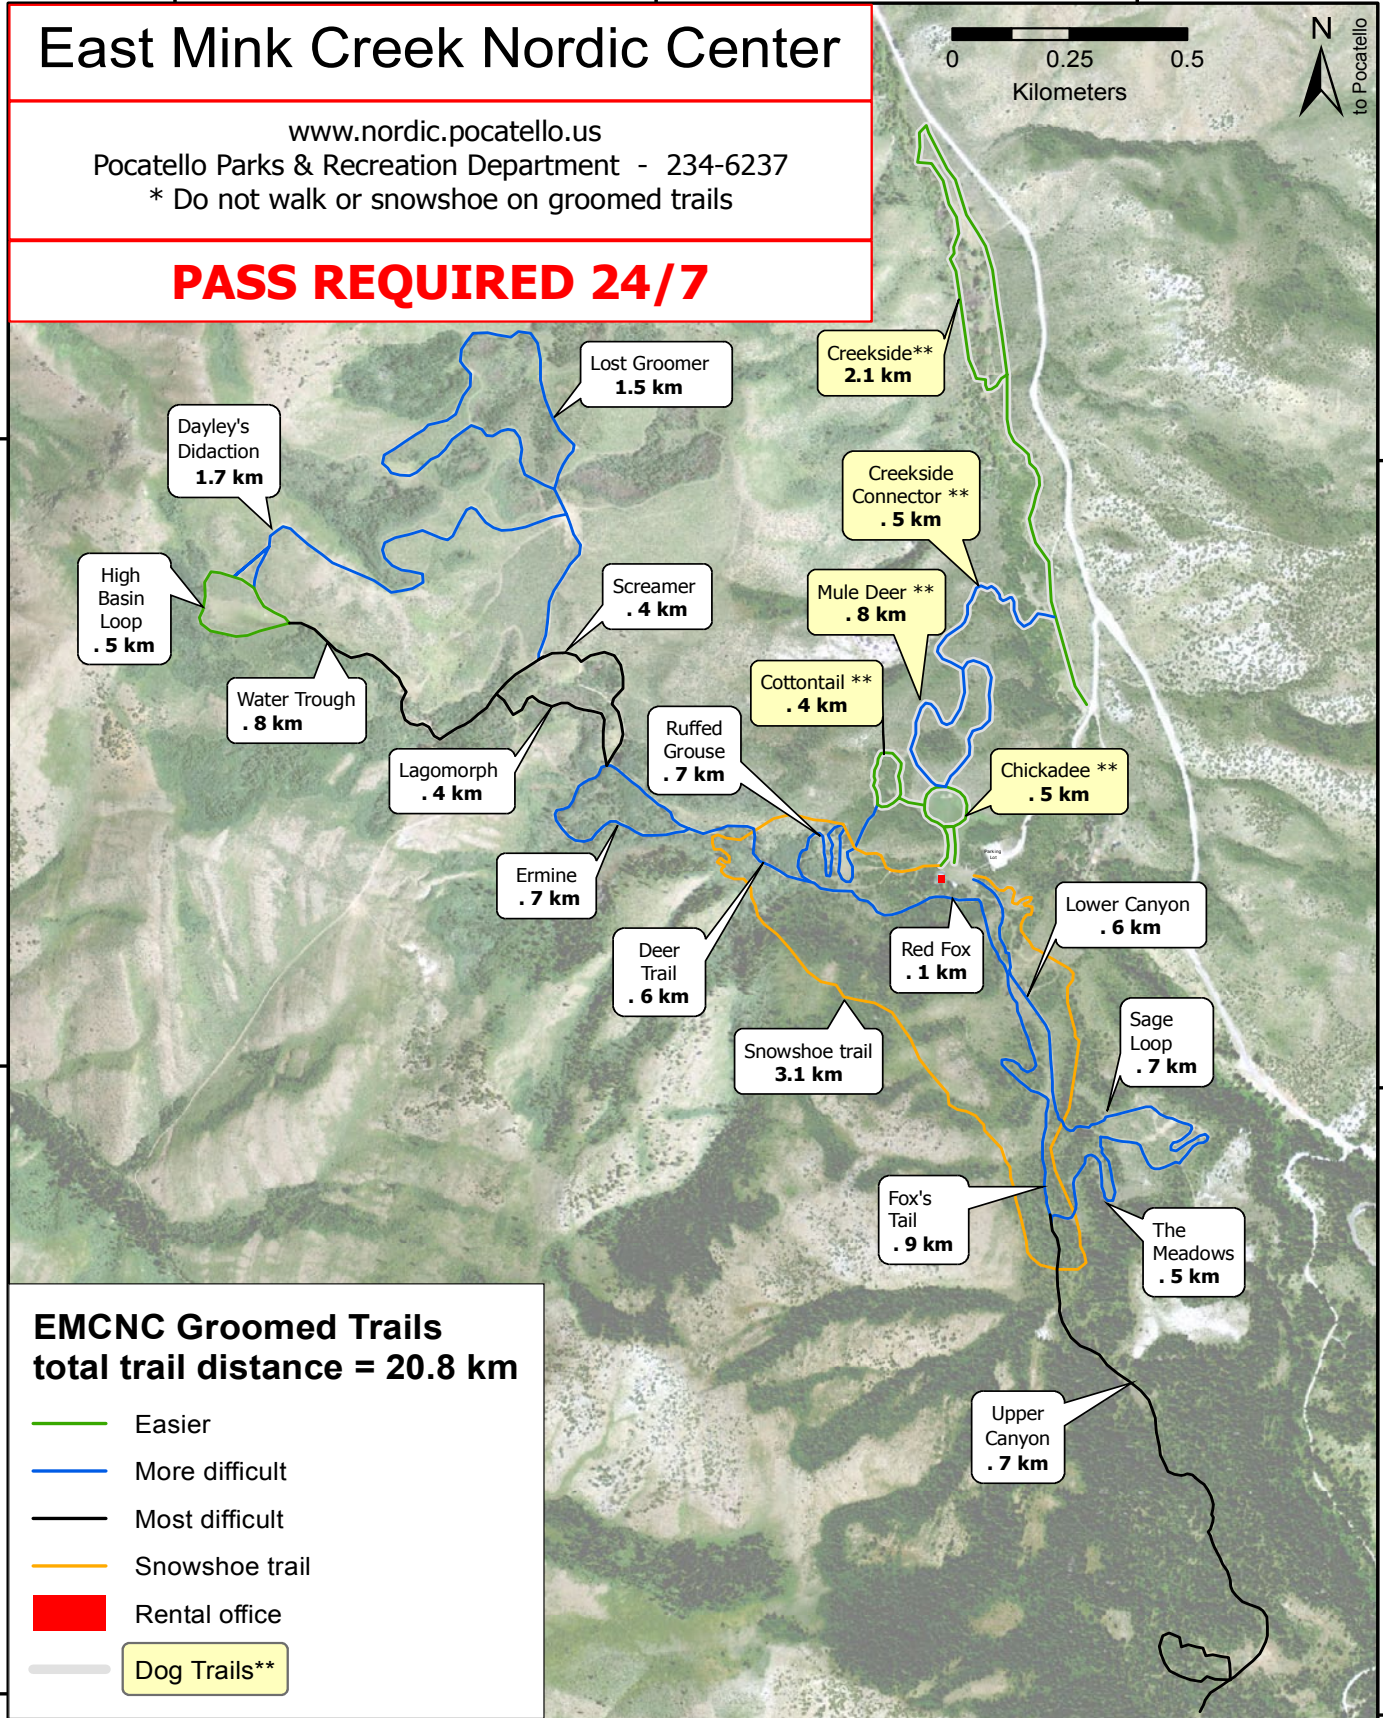

112° 24' 0" W

112° 23' 15" W

112° 22' 30" W

East Mink Creek Nordic Center

www.nordic.pocatello.us
Pocatello Parks & Recreation Department - 234-6237
* Do not walk or snowshoe on groomed trails

PASS REQUIRED 24/7

EMCNC Groomed Trails
total trail distance = 20.8 km

-  Easier
-  More difficult
-  Most difficult
-  Snowshoe trail
-  Rental office
-  Dog Trails**

42° 43' 30" N

42° 42' 45" N

42° 42' 0" N